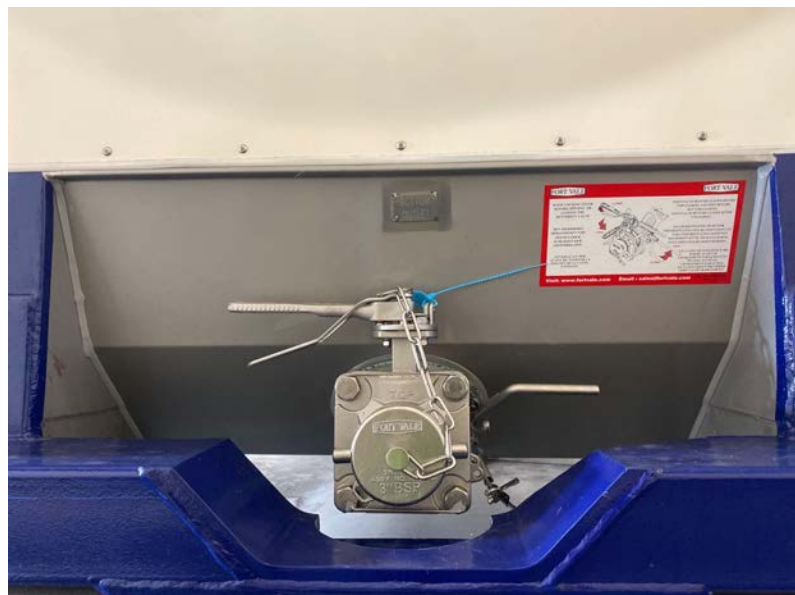

Product information

26.000L new build tankcontainer Remote airline

Your
worldwide
Partner
in ISO tanks
and containers

26,000 L
TANK20FT
Chemicals
22K2

Rear - right hand side

Front - left hand side

Valve

Top

Spill box

Manlid

INFORMATION UNIT					
UNIT NUMBER	N/A		CAPACITY	L	26,000
CONTAINER TYPE	TANK20FT		MAX GROSS WEIGHT	KG	36,000
MANUFACTURER			TARE WEIGHT	KG	3,720
CONSTRUCTION YEAR	2023		PAYLOAD	KG	32,280
USAGE CATEGORY	Chemicals		M.A.W.P.	BAR	4.00
APPROVER RID/ADR	Yes		TEST PRESSURE	BAR	6.00
ISO-CODE	22K2		INSULATION TYPE	Rockwool	
ADR-CODE	L4BN		NR. OF SPILL BOXES	2	
T-CODE	T11		REMOTE CONTROL	Yes	
BOTTOM DISCHARGE	Butterfly + foot valve		WALKWAY	Yes	
TOP DISCHARGE	None		HANDRAIL	Yes	
SHELL MATERIAL	Stainless steel		BURSTING DISC	No	
STEEL THICKNESS	MM	6	HEATING TYPE	Steam	

Ground operating

Ground operating

Meeberg is not only specialized in the refurbishment of Iso tanks, but also in modifications. We can find a solution for every project, so if you have a special request feel free to contact us.